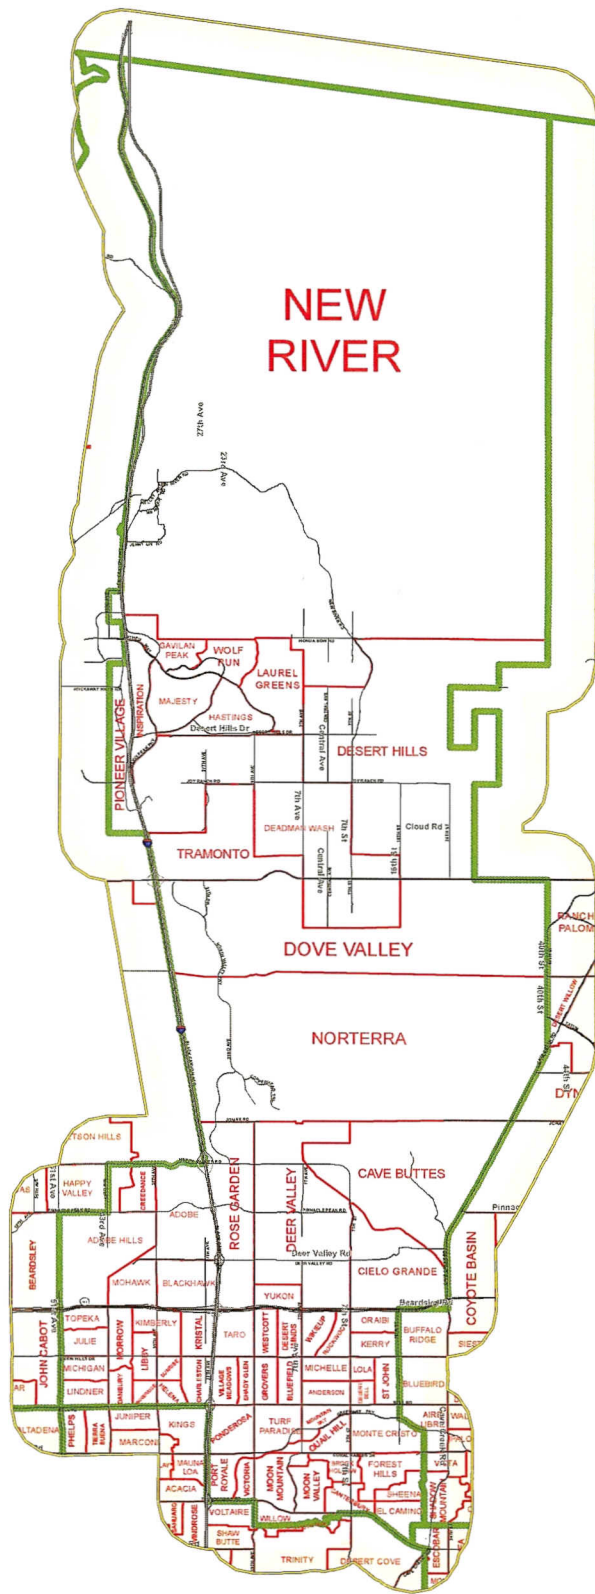

# NEW RIVER

**Legend**

-  Legislative Districts
-  Voting Precincts

## Legislative District 6

Honorable Legislature

0 0.5 1 2 3 4 Miles